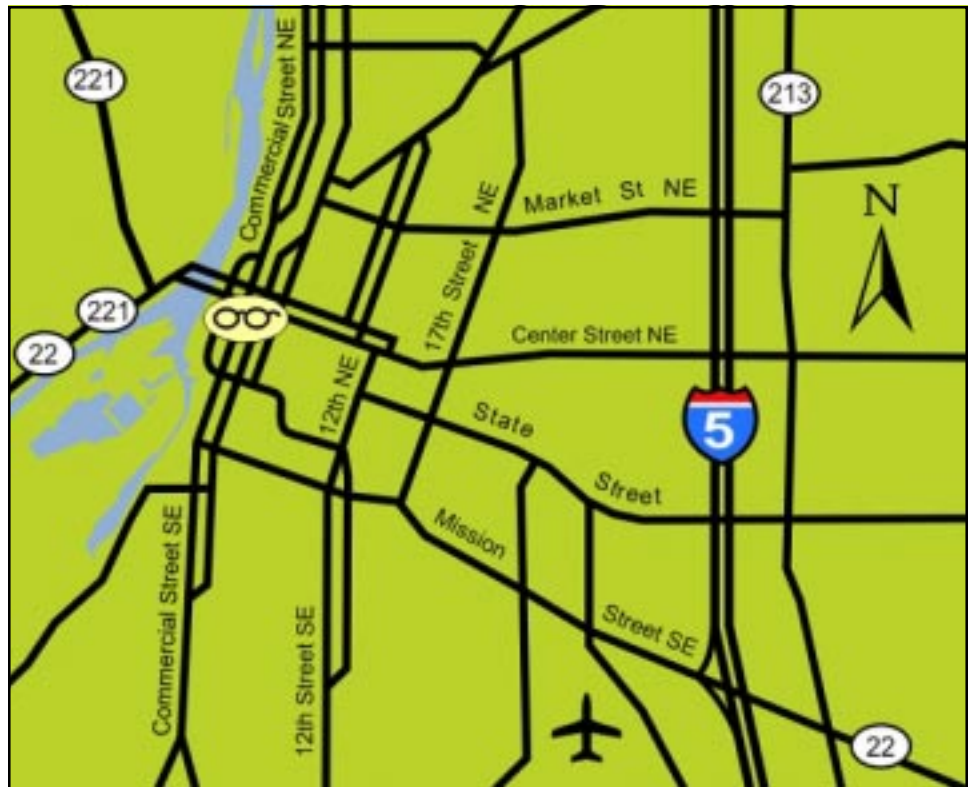

Glance Optics & Eyewear
 Monday - Friday 10am - 6pm
 330 Court Street NE
 Salem, OR 97301
 503-399-9090
www.GlanceGlasses.com

From I-5 Southbound

- Take exit 260A (OR-99E)
- Merge onto Salem Pkwy
- Turn left at Broadway St NE
- Continue on High St NE
- Turn right at Court St NE

From I-5 Northbound

- Take exit 253 (OR-22)
- Turn left at OR-22
- Proceed on Mission St SE
- Turn left at Bellevue St SE
- Continue on Pringle Pkwy
- Slight left at Ferry St SE
- Turn right at Liberty St SE
- Turn left at Court St NE

From OR-22 Eastbound

- Exit at Center St NE
- Slight right at Center St NE
- Turn right at High St NE
- Turn right at Court St NE